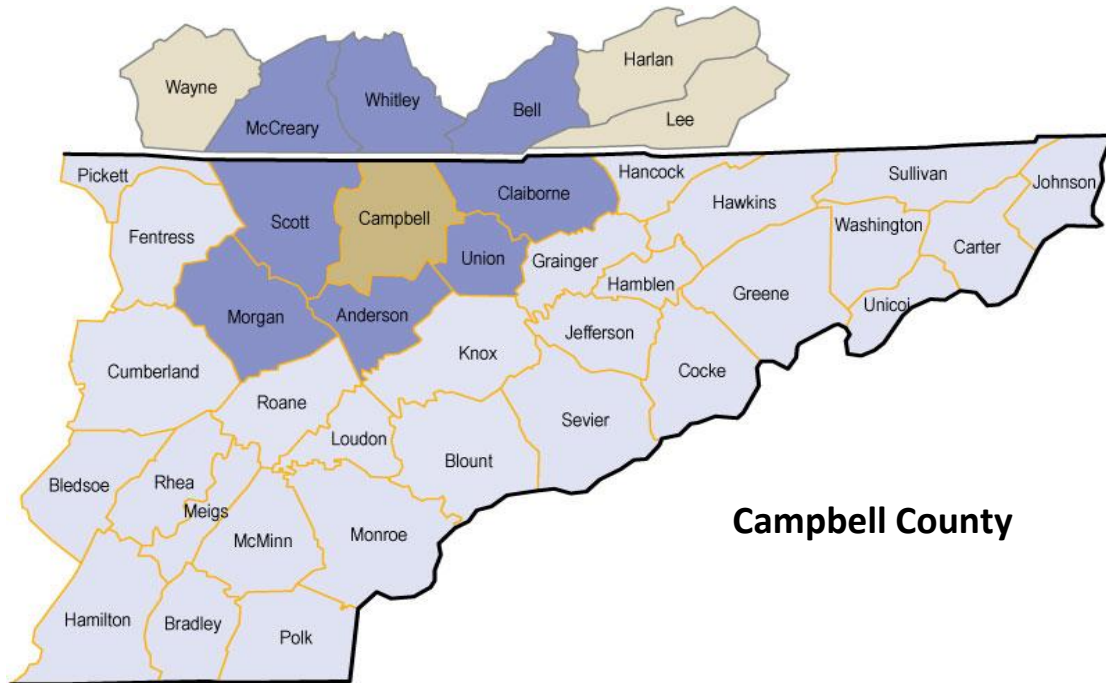

Commuting Patterns

Campbell County

Total All Jobs

	2020	
	Count	Share
Total All Jobs (Campbell Co)	8,407	100.0%

2020

County	Inbound (to Campbell)	Outbound (from Campbell)	Live & Work in County
Campbell County			4,619
Anderson County	438	2,375	
Claiborne County	387	261	
Scott County	254	191	
Whitley Co, KY	172	254	
Union County	106	118	
Bell County, KY	56	79	
McCreary Co, KY	5	3	
All other locations	2,370	6,874	

Source: U.S. Census Bureau, OnTheMap Application and LEHD Origin-Destination Employment Statistics (Beginning of Quarter Employment, 2nd Quarter of 2002-2020).