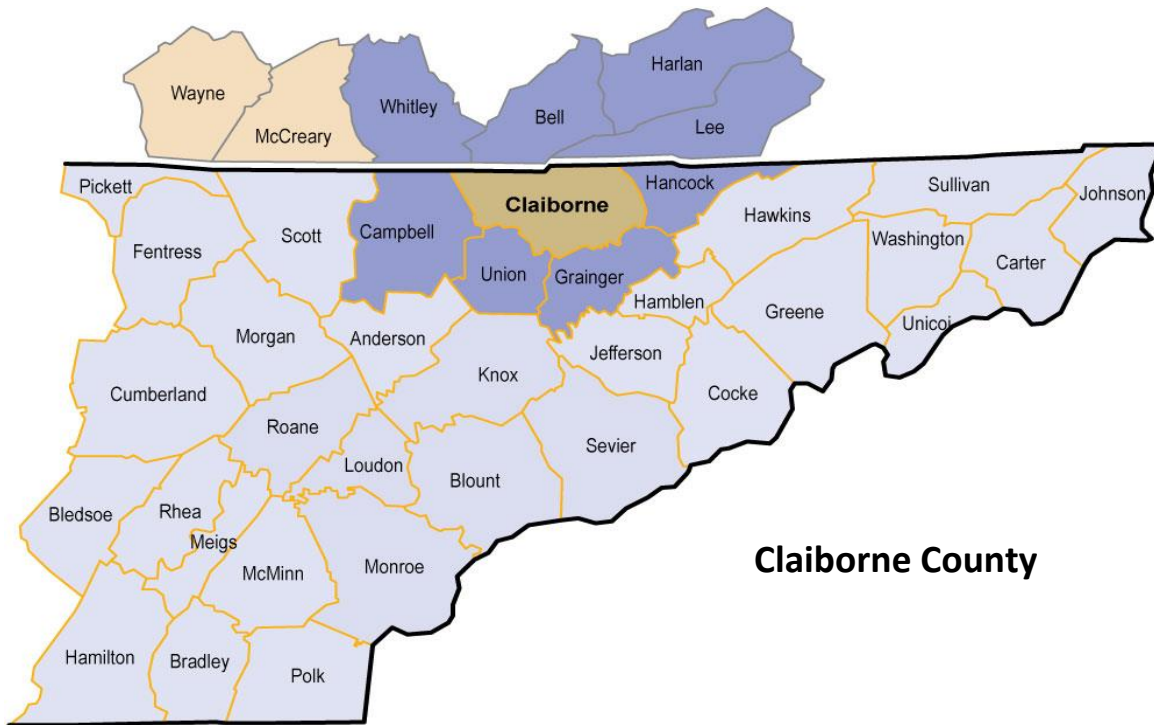

Commuting Patterns

Claiborne County

Total All Jobs

	2020	
	Count	Share
Total All Jobs (Claiborne Co)	8,455	100.0%

2020

County	Inbound (to Claiborne)	Outbound (from Claiborne)	Live & Work in County
Claiborne County			4,659
Bell County, KY	492	805	
Union County	285	130	
Campbell County	261	387	
Hancock County	197	40	
Grainger County	172	229	
Lee County, VA	120	53	
Whitley County, KY	54	79	
Harlan County, KY	46	104	
All other locations	2,169	4,491	

Source: U.S. Census Bureau, OnTheMap Application and LEHD Origin-Destination Employment Statistics (Beginning of Quarter Employment, 2nd Quarter of 2002-2020).