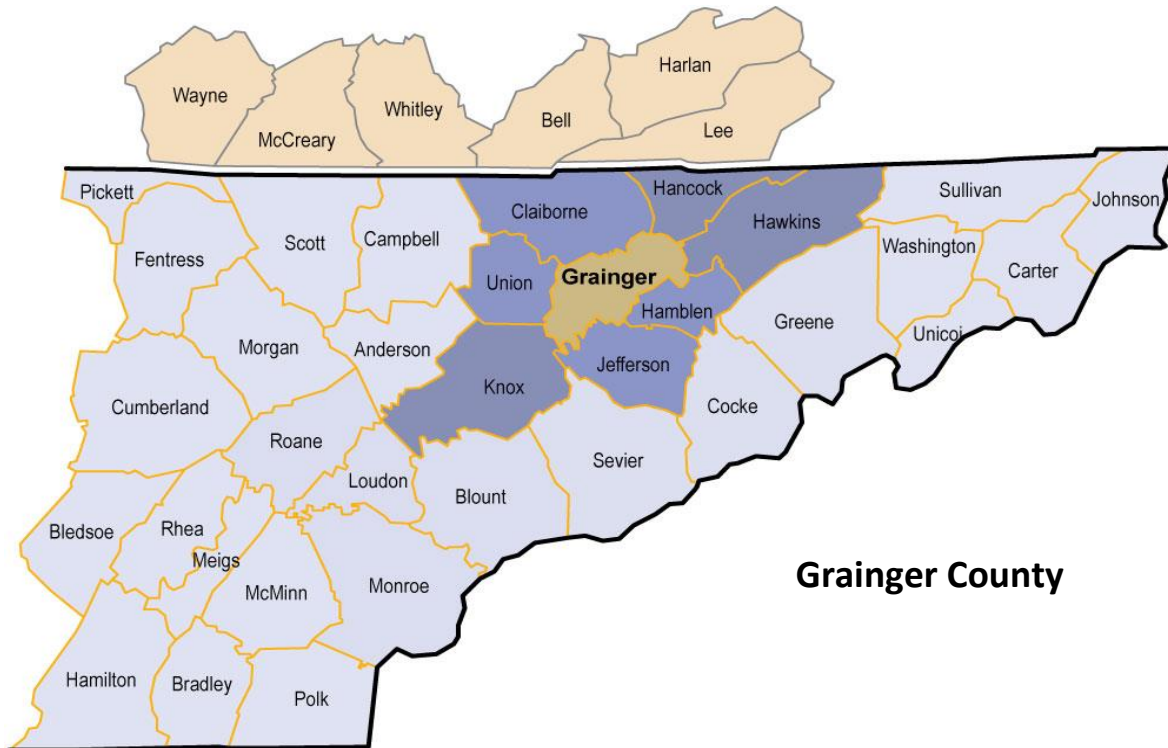

Commuting Patterns

Grainger County

Total All Jobs

	2020	
	Count	Share
Total All Jobs (Grainger Co)	4,056	100.0%

2020

County	Inbound (to Grainger)	Outbound (from Grainger)	Live & Work in County
Grainger County			1,567
Hamblen County	392	1,792	
Knox County	287	2,115	
Hawkins County	242	177	
Claiborne County	229	172	
Jefferson County	216	567	
Hancock County	96	25	
Union County	89	148	
All other locations	938	3,719	

Source: U.S. Census Bureau, OnTheMap Application and LEHD Origin-Destination Employment Statistics (Beginning of Quarter Employment, 2nd Quarter of 2002-2020).