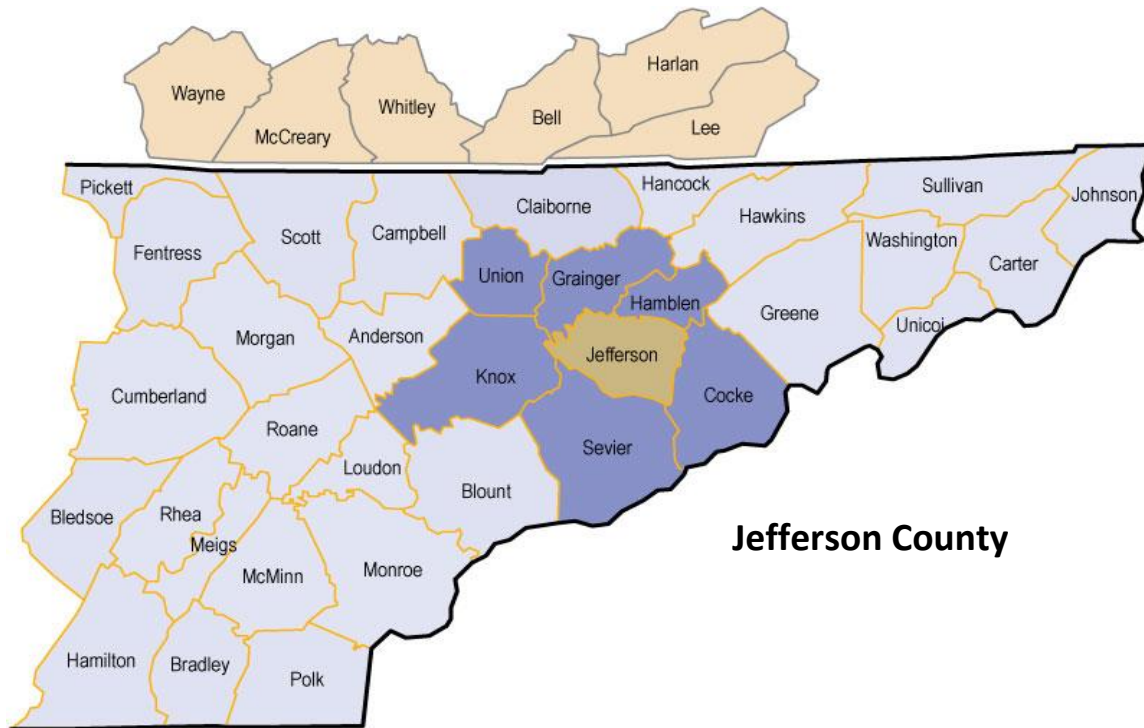

Commuting Patterns

Total All Jobs

	2020	
	Count	Share
Total All Jobs (Jefferson Co)	13,111	100.0%

2020

County	Inbound (to Jefferson)	Outbound (from Jefferson)	Live & Work in County
Jefferson County			4,776
Hamblen County	1,812	3,291	
Knox County	1,407	4,900	
Cocke County	925	558	
Sevier County	619	3,126	
Grainger County	567	216	
Union County	90	58	
All other locations	2,915	4,154	

Source: U.S. Census Bureau, OnTheMap Application and LEHD Origin-Destination Employment Statistics (Beginning of Quarter Employment, 2nd Quarter of 2002-2020).