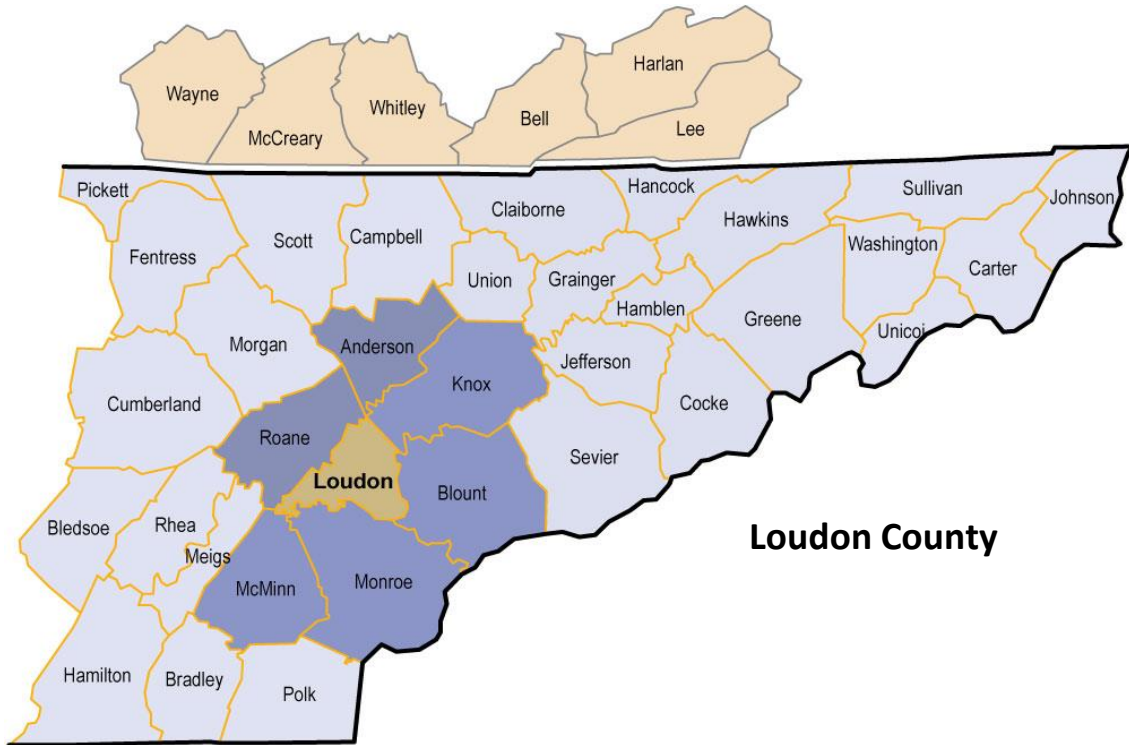

Commuting Patterns

Total All Jobs

	2020	
	Count	Share
Total All Jobs (Loudon Co)	16,707	100.0%

2020

County	Inbound (to Loudon)	Outbound (from Loudon)	Live & Work in County
Loudon County			5548
Knox County	2,721	6,413	
Monroe County	1,660	1,268	
Blount County	1,325	1,840	
Roane County	1,282	393	
Anderson County	434	1,631	
McMinn County	301	447	
All other locations	3,436	3,740	

Source: U.S. Census Bureau, OnTheMap Application and LEHD Origin-Destination Employment Statistics (Beginning of Quarter Employment, 2nd Quarter of 2002-2020).