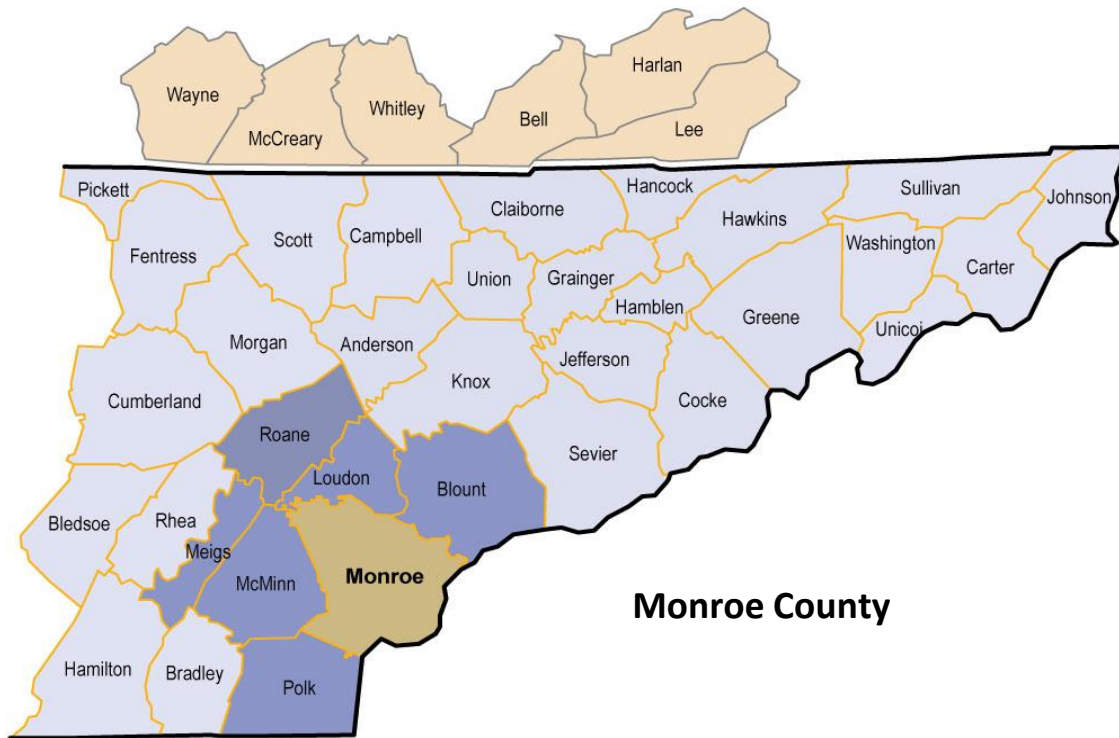

Commuting Patterns

Total All Jobs

	2020	
	Count	Share
Total All Jobs (Monroe Co)	14,156	100.0%

2020

County	Inbound (to Monroe)	Outbound (from Monroe)	Live & Work in County
Monroe County			6,679
McMinn County	1,565	1,801	
Loudon County	1,268	1,660	
Blount County	1,062	1,102	
Roane County	317	168	
Meigs County	156	51	
Polk County	106	30	
All other locations	3,003	5893	

Source: U.S. Census Bureau, OnTheMap Application and LEHD Origin-Destination Employment Statistics (Beginning of Quarter Employment, 2nd Quarter of 2002-2020).