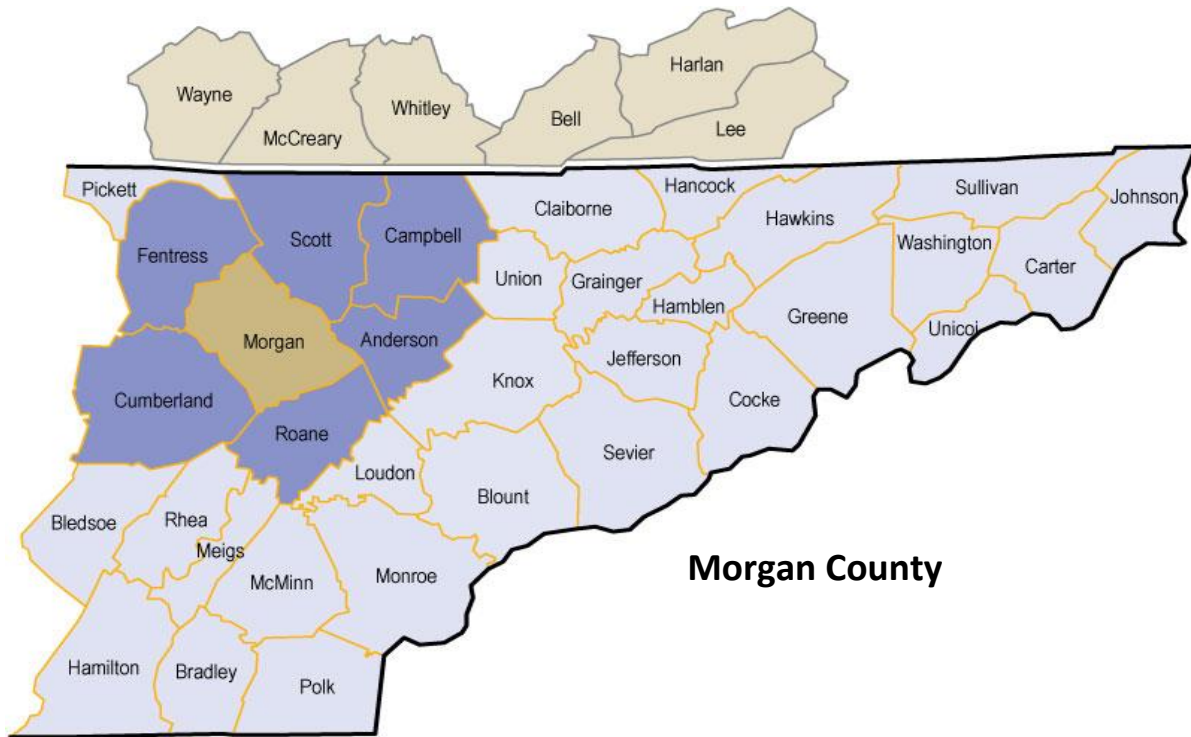

# Commuting Patterns

## 2020

County	Inbound (to Morgan)	Outbound (from Morgan)	Live & Work in County
<b>Morgan County</b>			<b>1,364</b>
Roane County	256	661	
Scott County	236	130	
Anderson County	134	1,428	
Cumberland County	119	256	
Fentress County	52	218	
Campbell County	32	48	
All other locations	910	2,854	

Source: U.S. Census Bureau, OnTheMap Application and LEHD Origin-Destination Employment Statistics  
(Beginning of Quarter Employment, 2nd Quarter of 2002-2020).