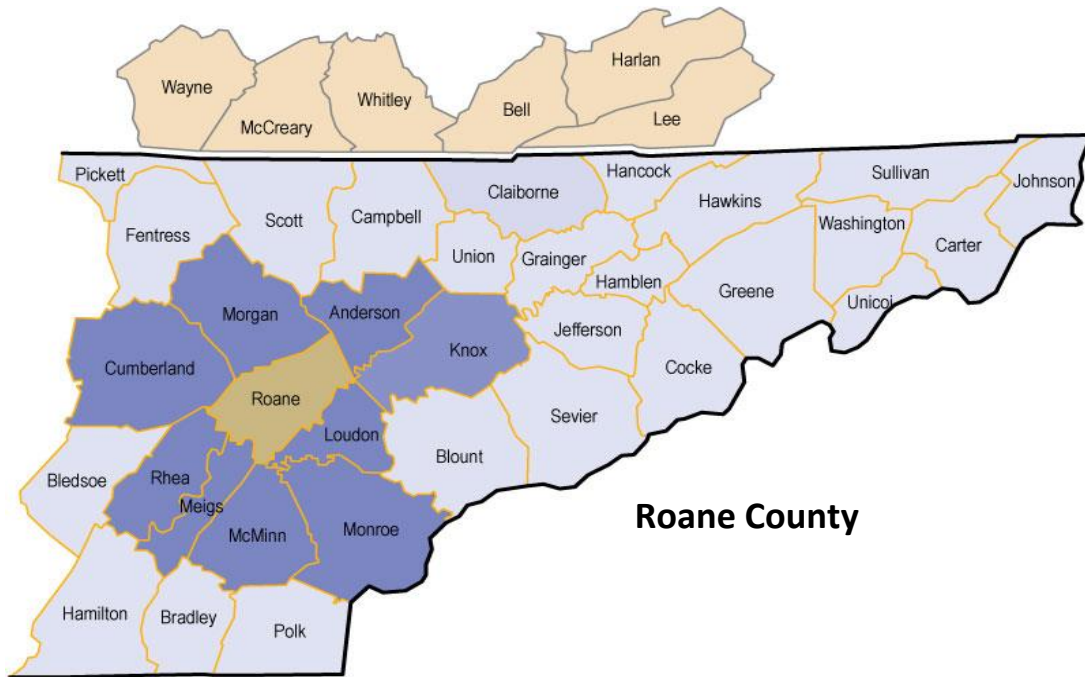

# Commuting Patterns

## 2020

County	Inbound (to Roane)	Outbound (from Roane)	Live & Work in County
<b>Roane County</b>			<b>5,094</b>
Knox County	1,289	5,001	
Anderson County	807	4,471	
Morgan County	661	256	
Cumberland County	546	341	
Loudon County	393	1,282	
Rhea County	208	197	
Monroe County	168	317	
McMinn County	58	327	
Meigs County	47	33	
All other locations	2,588	4,187	