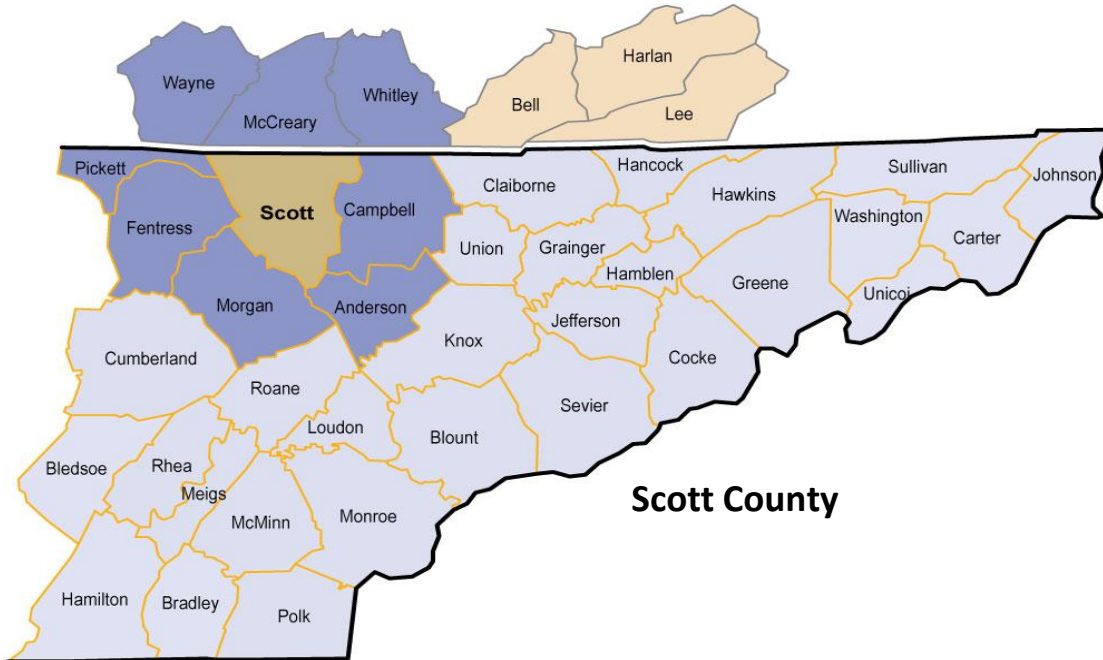

Commuting Patterns

Total All Jobs

	2020	
	Count	Share
Total All Jobs (Scott Co)	5,491	100.0%

2020

County	Inbound (to Scott)	Outbound (from Scott)	Live & Work in County
Scott County			3,869
Campbell County	191	254	
McCreary Co, KY	188	107	
Morgan County	130	236	
Anderson County	76	523	
Fentress County	61	212	
Whitley Co, KY	21	31	
Wayne Co, KY	5	32	
Pickett County	4	4	
All other locations	946	2,633	

Source: U.S. Census Bureau, OnTheMap Application and LEHD Origin-Destination Employment Statistics (Beginning of Quarter Employment, 2nd Quarter of 2002-2020).