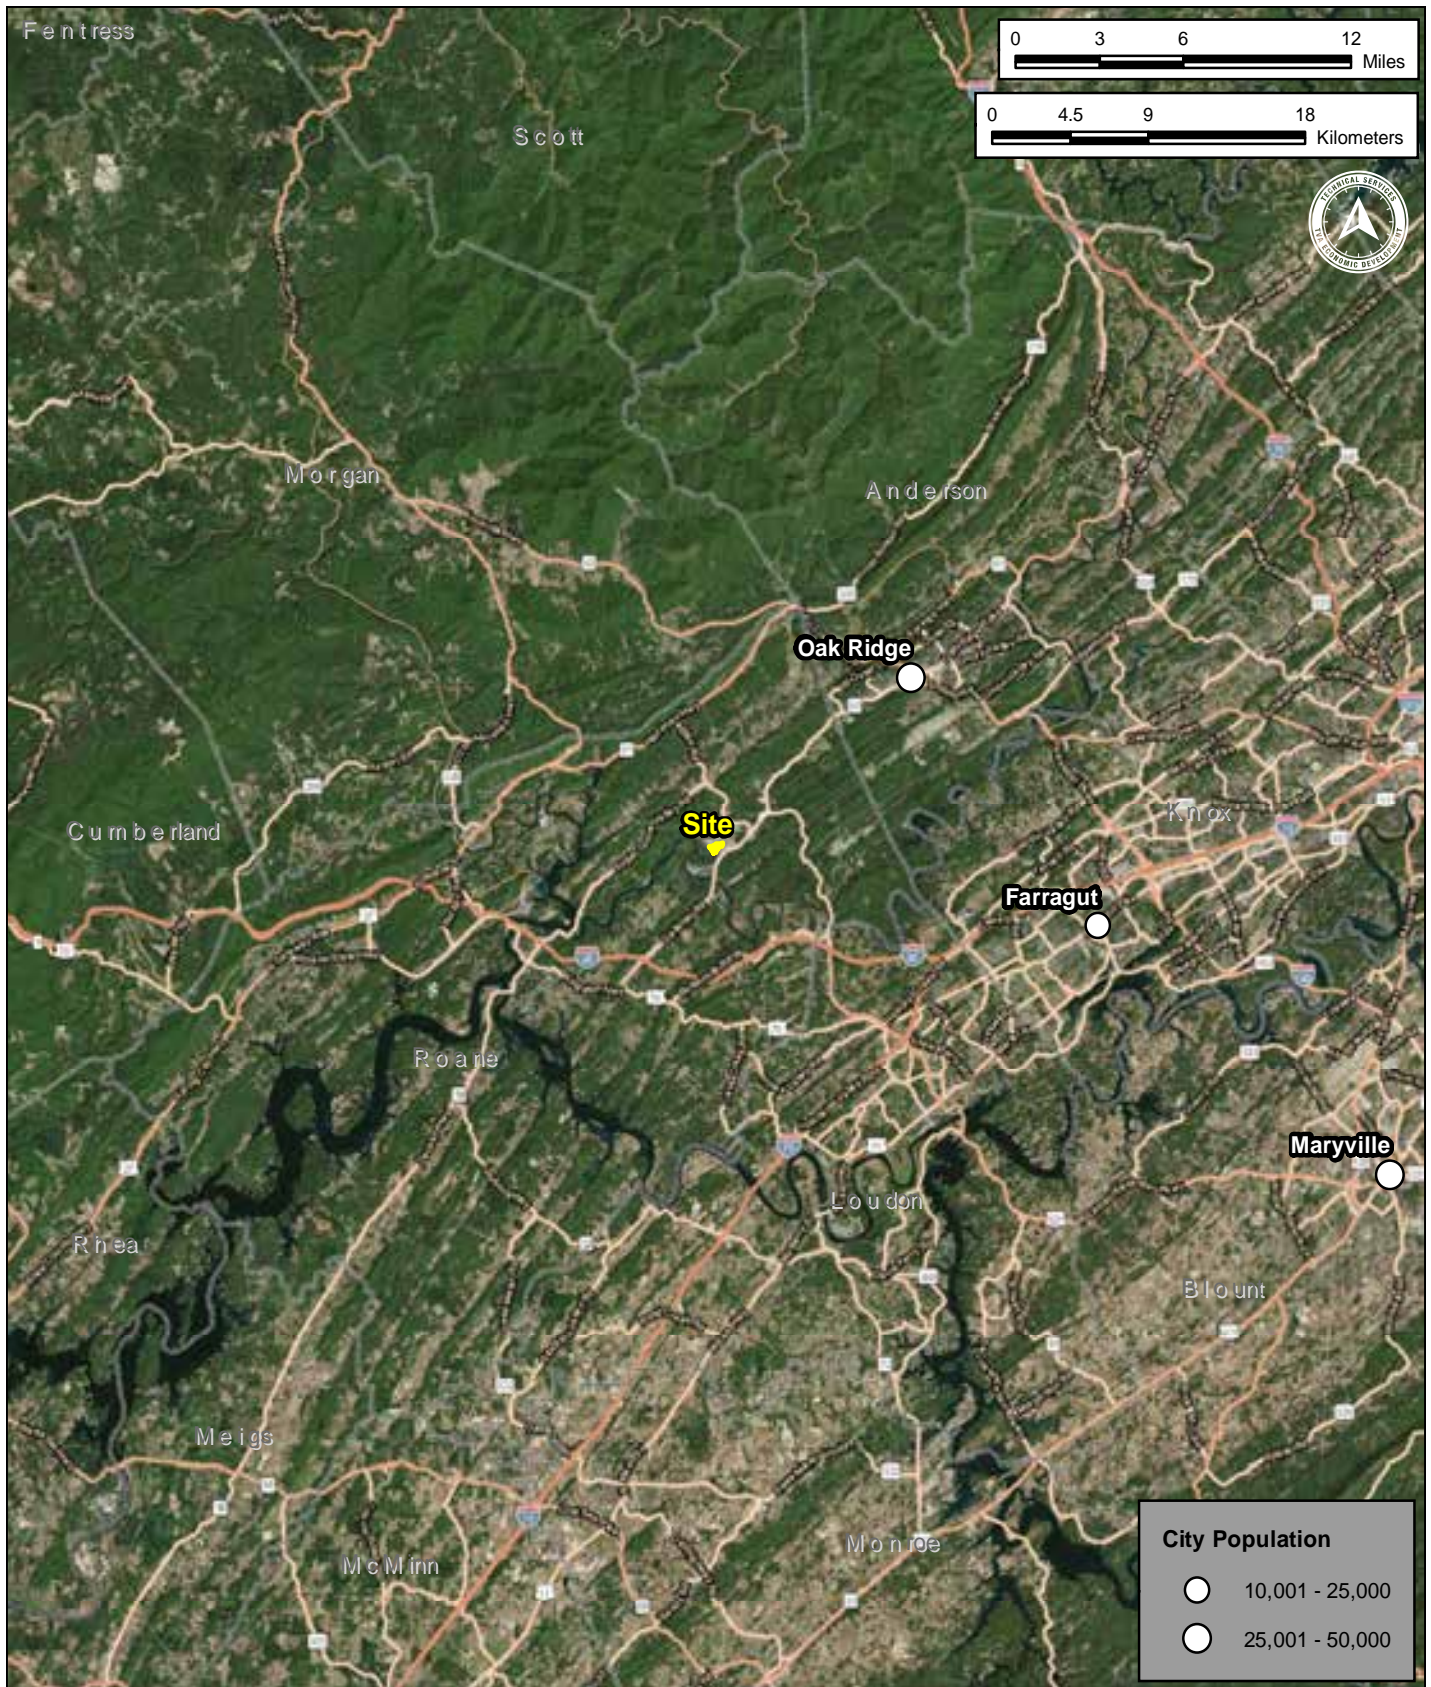

Additional Information			
Region:	NE Valley	Sustainability Level:	Platinum
Sustainability:	Yes		

Heritage Center

State Location Map
 Heritage Center
 Oak Ridge, TN (Roane Co.)

Prepared 10/22/2018 by

THE VALLEY
WORKS

Site Location Map
 Heritage Center
 Oak Ridge, TN (Roane Co.)

Prepared 10/22/2018 by

THE VALLEY
WORKS

Aerial Imagery & FEMA Floodplain

Heritage Center
Oak Ridge, TN (Roane Co.)

Prepared 10/22/2018 by

THE VALLEY
WORKS