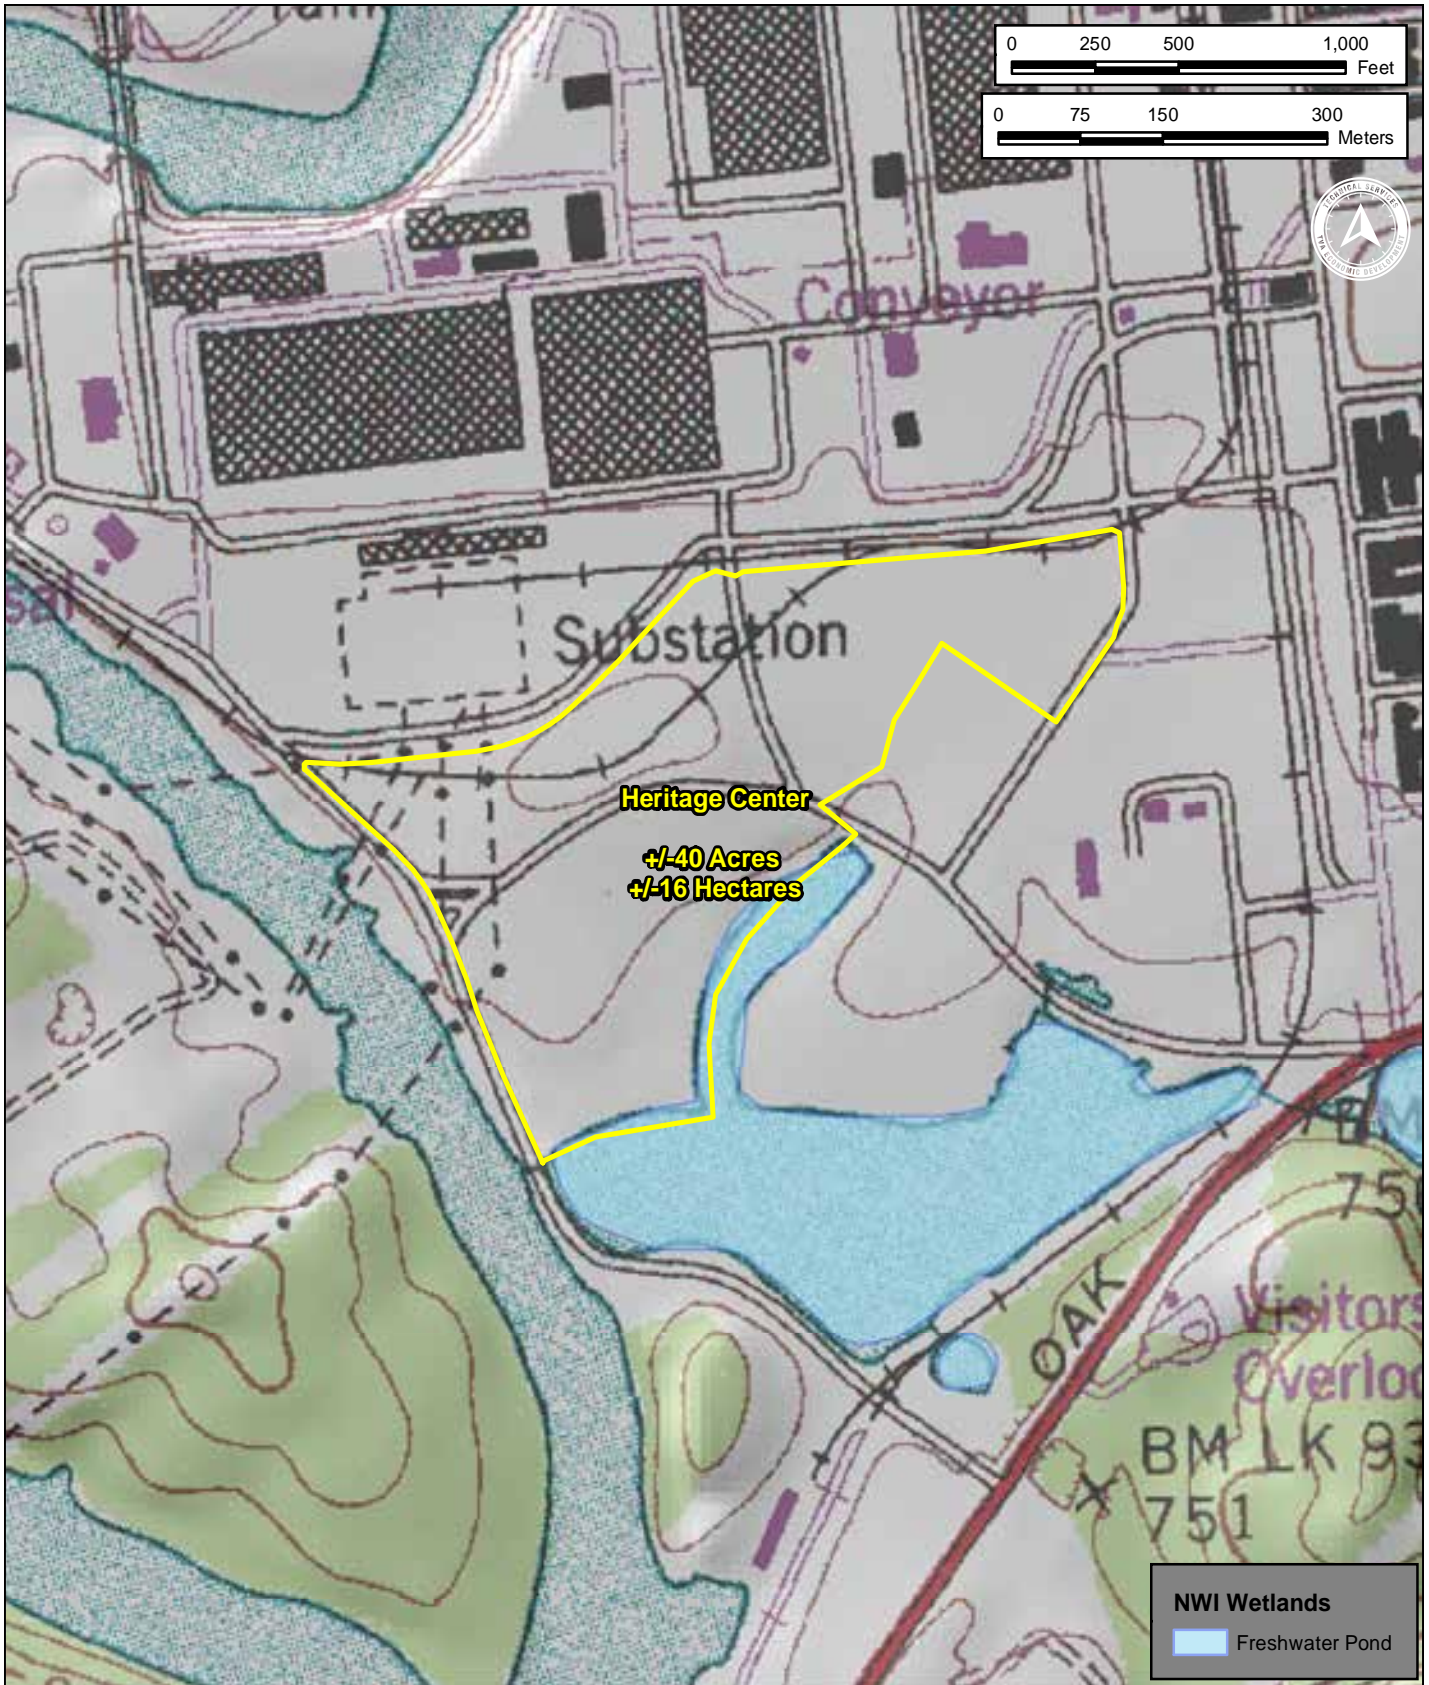

Land Information			
Land Types:	Industrial, Vacant Land	Minimum Subdivide:	5
Status:	Available	Site Size (acres):	1,000
Business/Industrial Park:	yes	Maximum Contiguous Space:	40
Total Available (acres):	784	Zoning:	Industrial
Divisible (yes/no):	Yes	Ownership:	Public

Site Location Map
 Heritage Center
 Oak Ridge, TN (Roane Co.)

Prepared 10/22/2018 by

THE VALLEY
WORKS

Aerial Imagery & FEMA Floodplain

Heritage Center
Oak Ridge, TN (Roane Co.)

Prepared 10/22/2018 by

THE VALLEY
WORKS

20ft Contours

USGS Topo Map & NWI Wetlands

Heritage Center

Oak Ridge, TN (Roane Co.)

Prepared 10/22/2018 by

THE VALLEY
WORKS