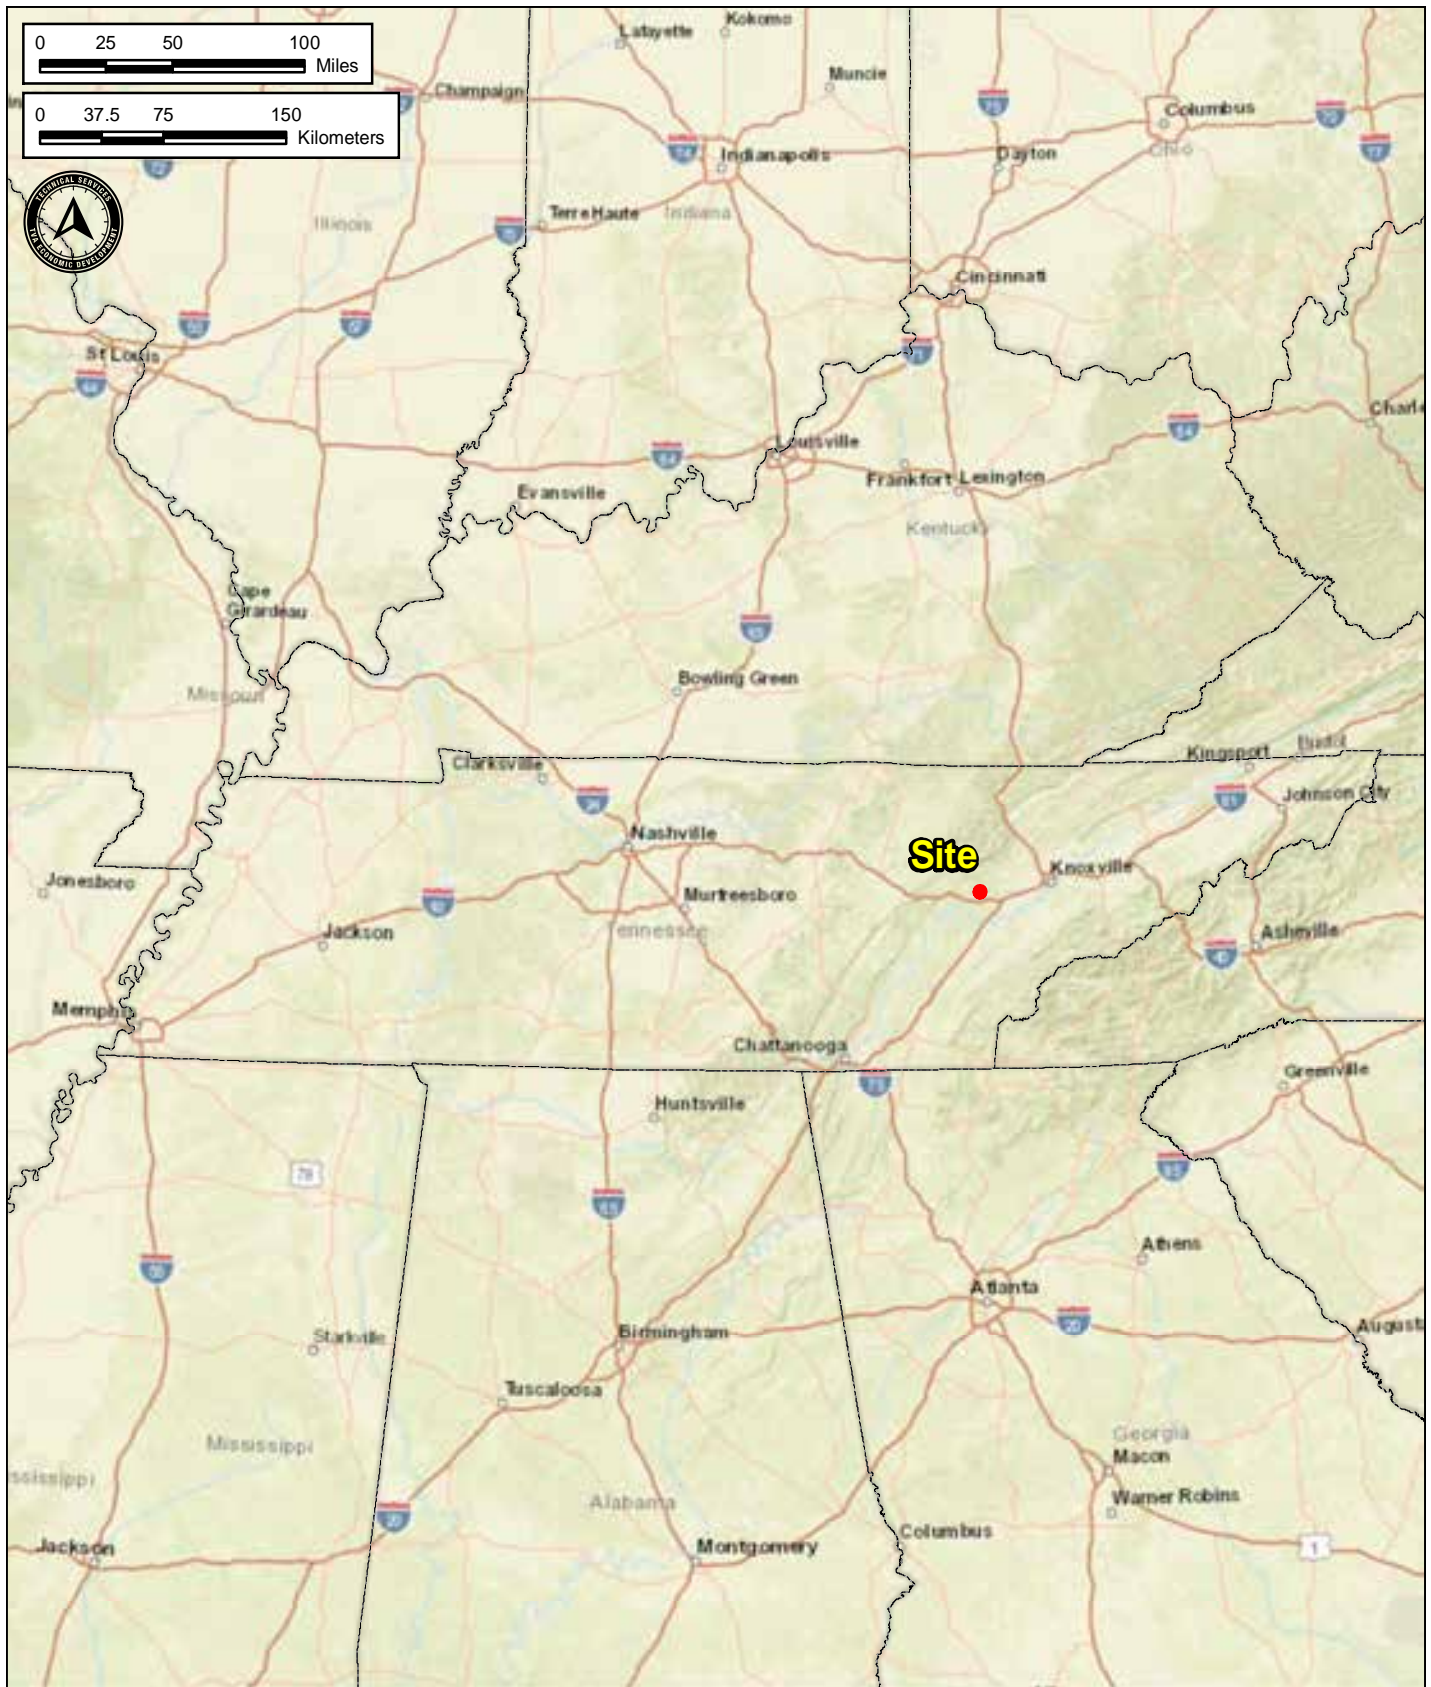

ED Contact

Jennifer Key, Marketing Assistant
East Tennessee Economic Development Agency
10215 Technology Drive, Suite 202
Knoxville, TN 37932
Phone: 865-777-3833
Email: jkey@eteda.org

Heritage Center

The premiere re-industrialized sites in Tennessee are located within Heritage Center. Flat acreage on sites measuring 200+ and 400+ acres with unmatched infrastructure are ready for company location. Exceptional capacity for power is one of this park's differentiating features. Heritage Center is located along 5-lane Highway 58/95, 5 miles from Interstate 40, and 4 miles from Oak Ridge National Lab. The park has rail and barge access.

Pricing Terms			
For Sale:	Yes	Price Negotiable:	Yes
For Lease:	No		

Geographic/Transportation Information			
Latitude:	35.927041	Airport Name:	McGhee Tyson
Longitude:	-84.396649	Distance to Airport:	30
County:	Roane	Distance to Port:	0.1
Rail Access:	Yes	Rail Name:	NS via Heritage Railroad
Phase 1 Environmental Rpt:	yes	Distance to Rail:	0
Soil Boring Report Available:	No		

Additional Information			
Region:	NE Valley	Sustainability Level:	Platinum
Sustainability:	Yes		

Heritage Center

State Location Map
 Heritage Center
 Oak Ridge, TN (Roane Co.)

Prepared 10/22/2018 by

THE VALLEY
WORKS

Site Location Map
 Heritage Center
 Oak Ridge, TN (Roane Co.)

Prepared 10/22/2018 by

THE VALLEY
WORKS

Aerial Imagery & FEMA Floodplain

Heritage Center
Oak Ridge, TN (Roane Co.)

Prepared 10/22/2018 by

THE VALLEY
WORKS